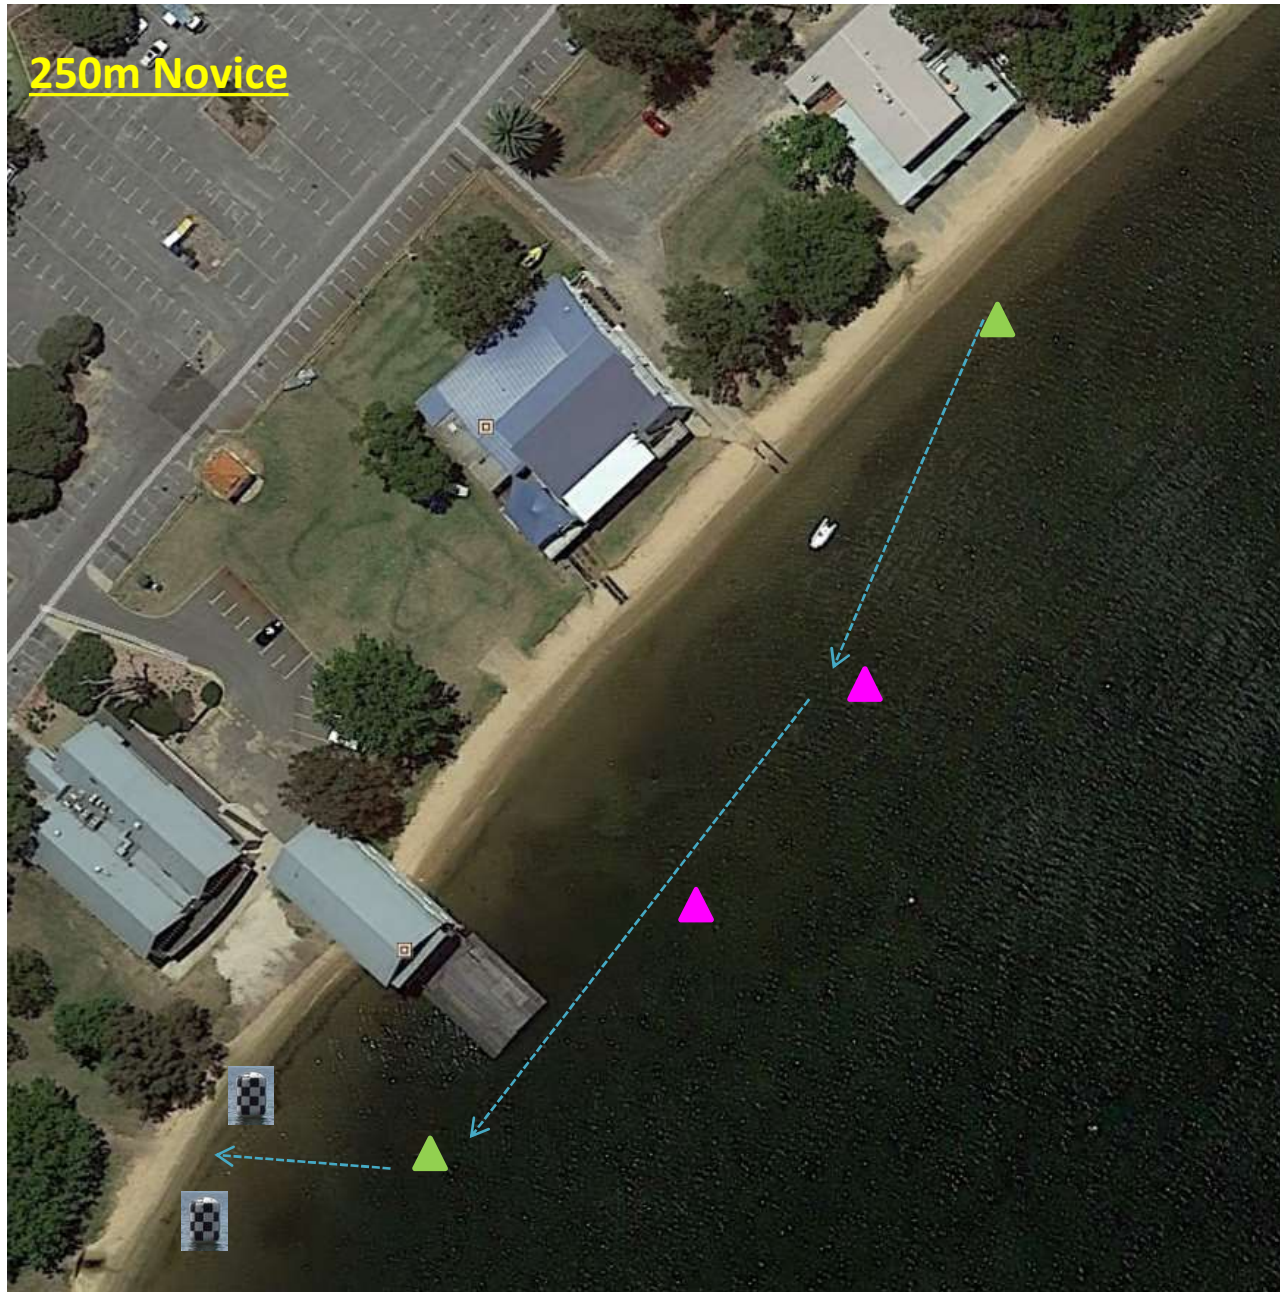

Proposed Course Map 2018

250m Novice

250m Novice Circuit

-  250m Novice Course
-  Start & Final Turn Buoys
-  Finish Line Approach Checked Buoy