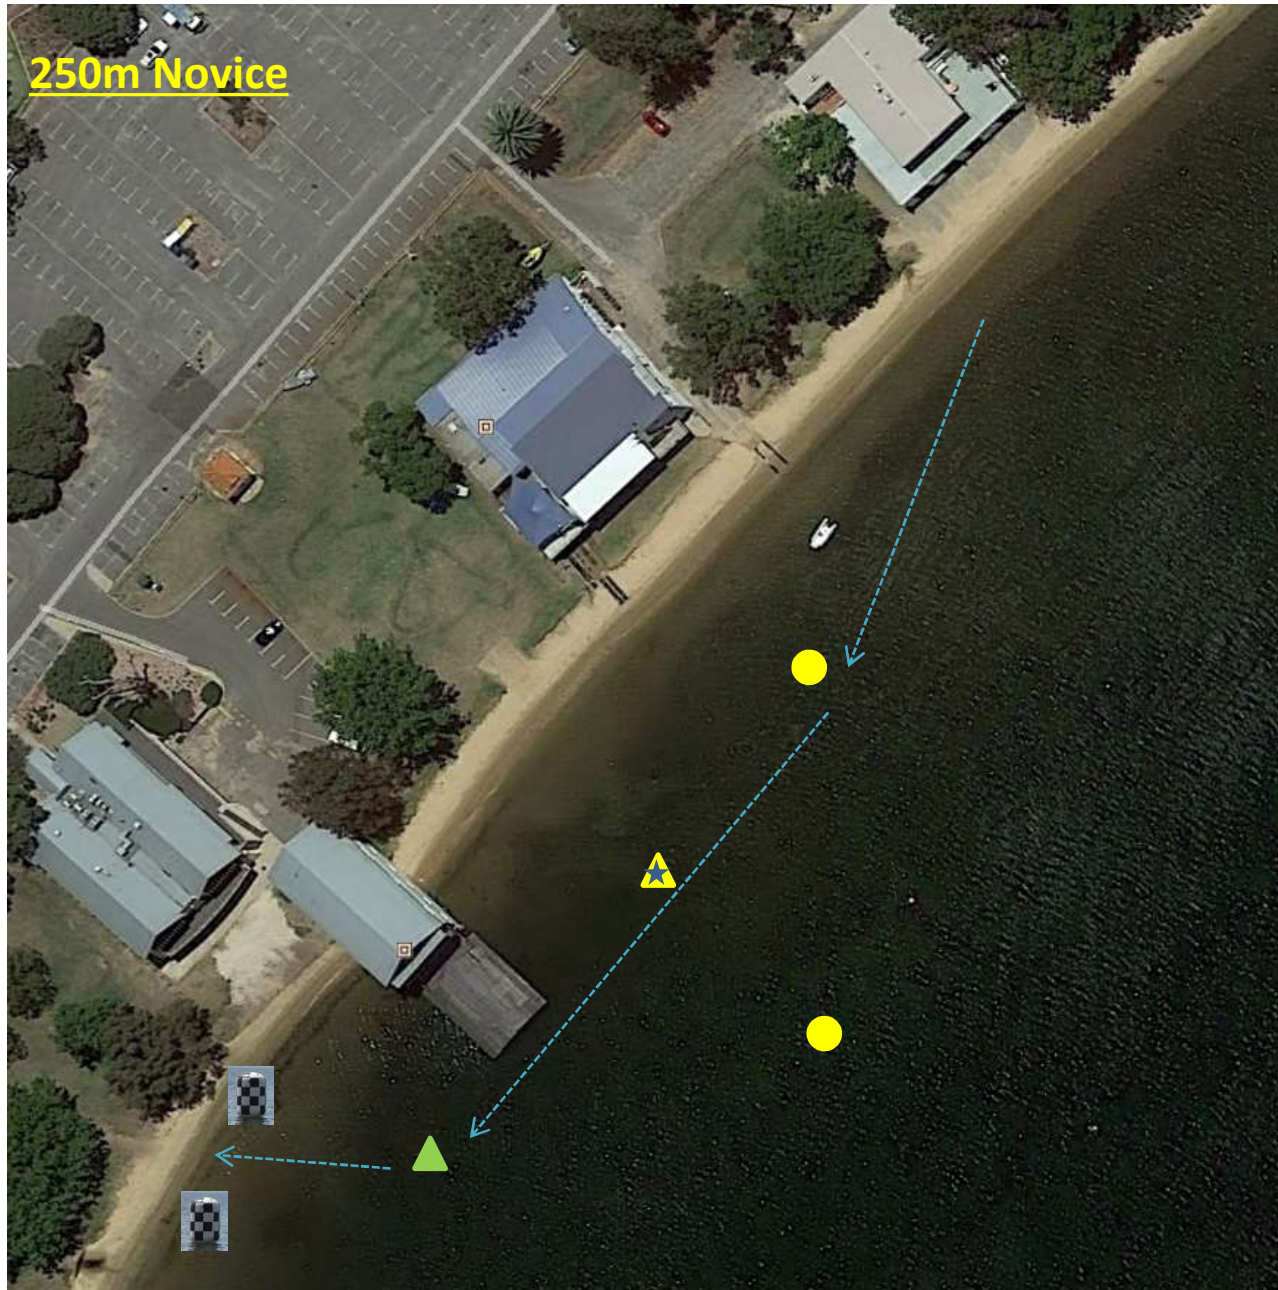

Proposed Course Map 2018

- 250m Novice Circuit**
-  250m Novice Course
-  Final Turning Buoy
-  Finish Line Approach Checked Buoy