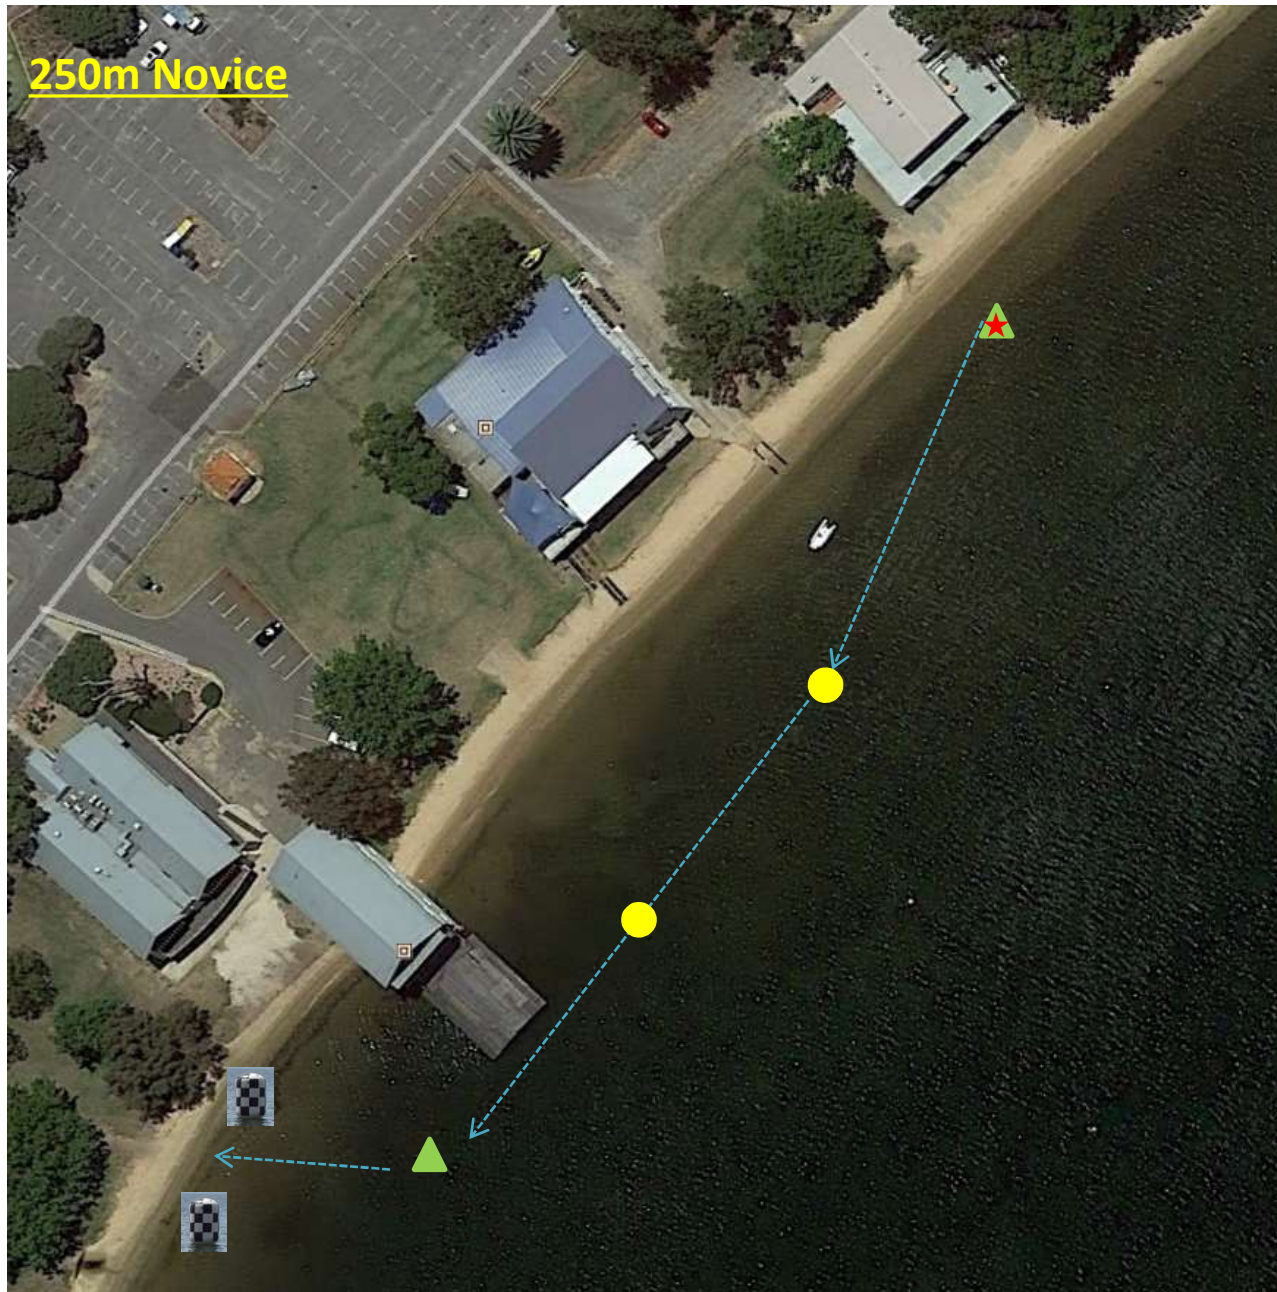

Proposed Course Map 2018

250m Novice Circuit

-  250m Novice Course
-  Start of Course Buoy
-  Final Turn Buoys
-  Finish Line Approach Checked Buoy