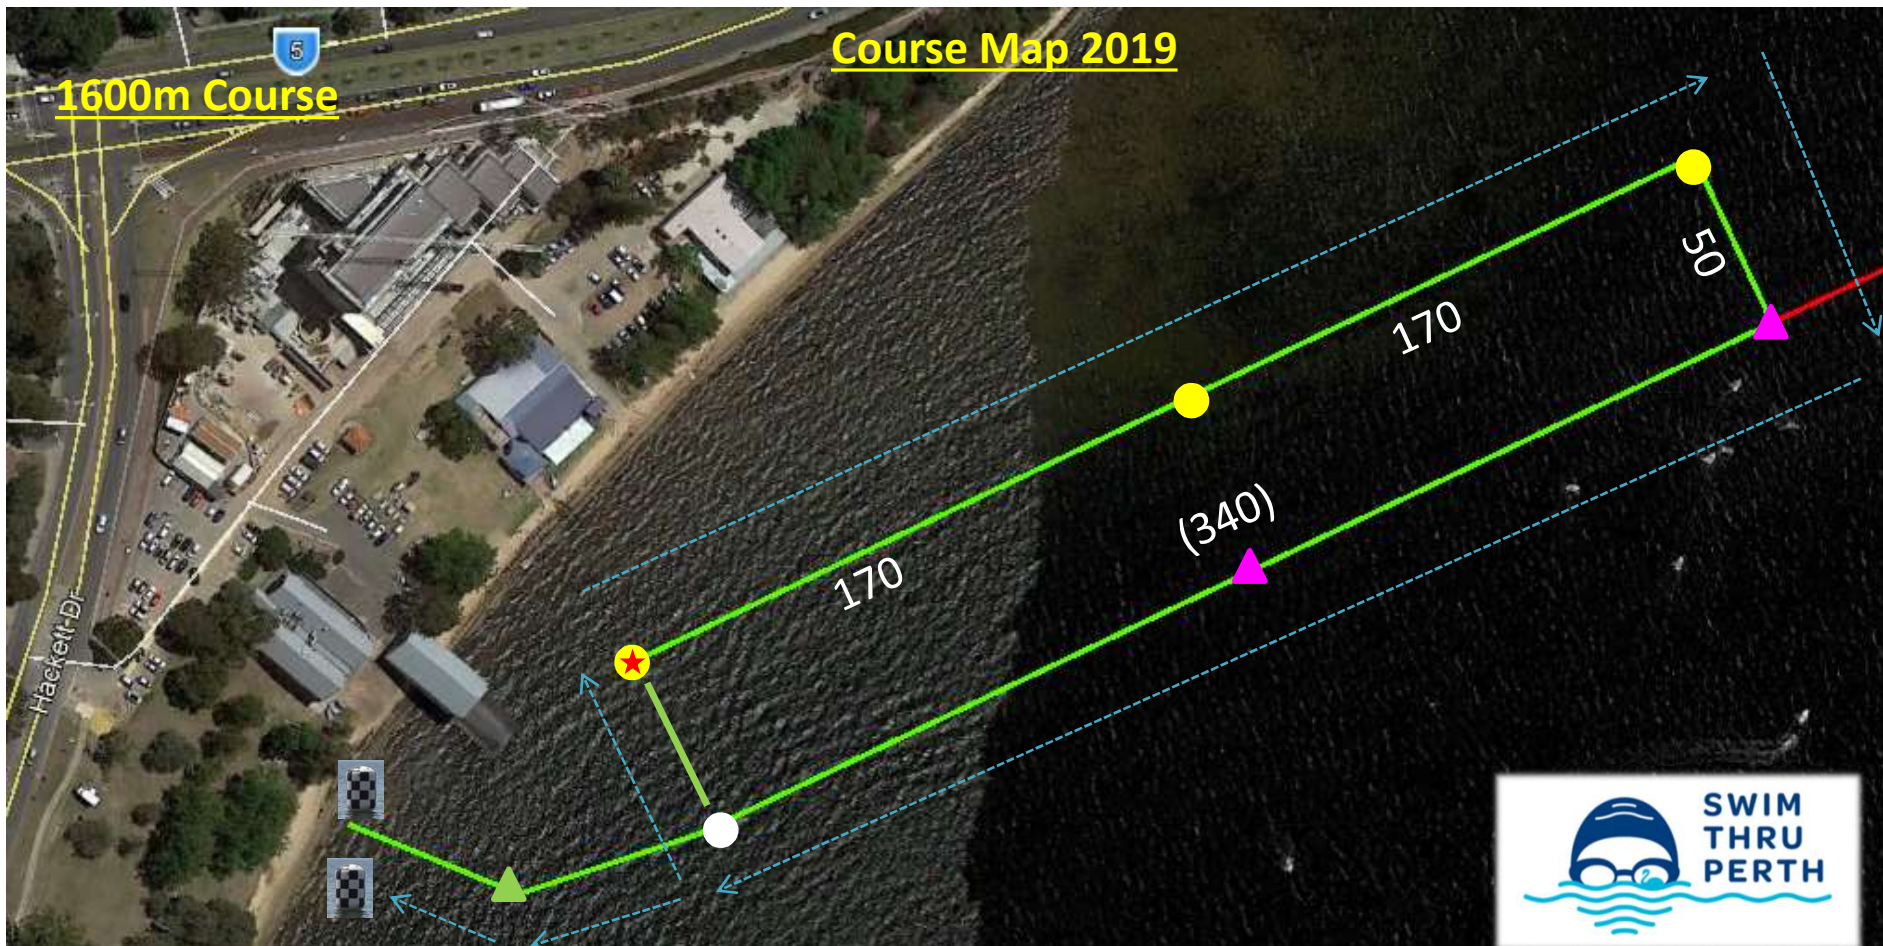

# Course Map 2019

## 1600m Course

★ Start of Course Buoy

⏪ 800m Circuit

⏪ 1600m Circuit

▲ Final Turning Buoy

🏁 Finish Line Approach Chequered Buoy

○ 1600 Second Lap Turning Buoy