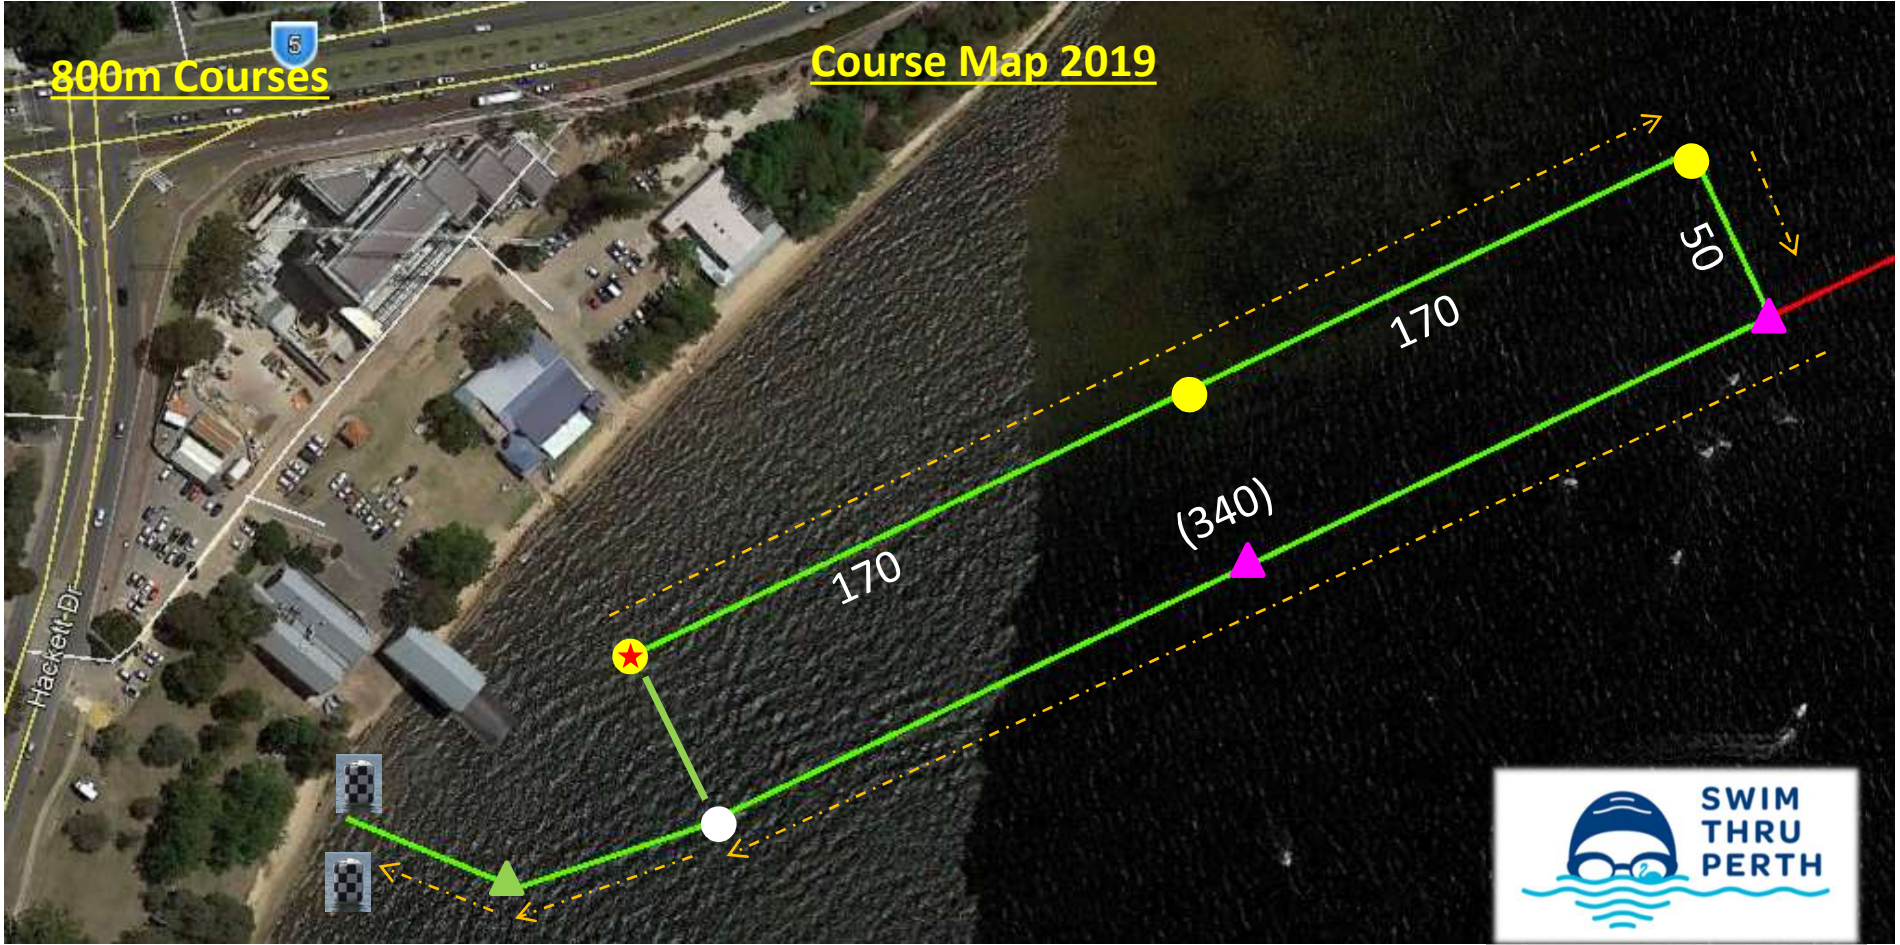

# Course Map 2019

## 1600m Course

★ Start of Course Buoy

⏪ 800m Circuit

⏪ 1600m Circuit

▲ Final Turning Buoy

🏁 Finish Line Approach Chequered Buoy

○ 1600 Second Lap Turning Buoy

-  Start of Course Buoy
-  800m Circuit
-  Final Turning Buoy
-  Finish Line Approach Chequered Buoy

# Proposed Course Map 2018

## 250m Novice Circuit

-  250m Novice Course
-  Start of Course Buoy
-  Final Turn Buoys
-  Finish Line Approach Checked Buoy

**Course Map 2019**

**Overall Course**

**Finish LTB**

-  Start of Course Buoy
-  400 / 800 m Circuit
-  3500 m Course
-  Final Turning Buoy
-  Finish Line Approach Chequered Buoy
-  3500m Waypoint Buoy