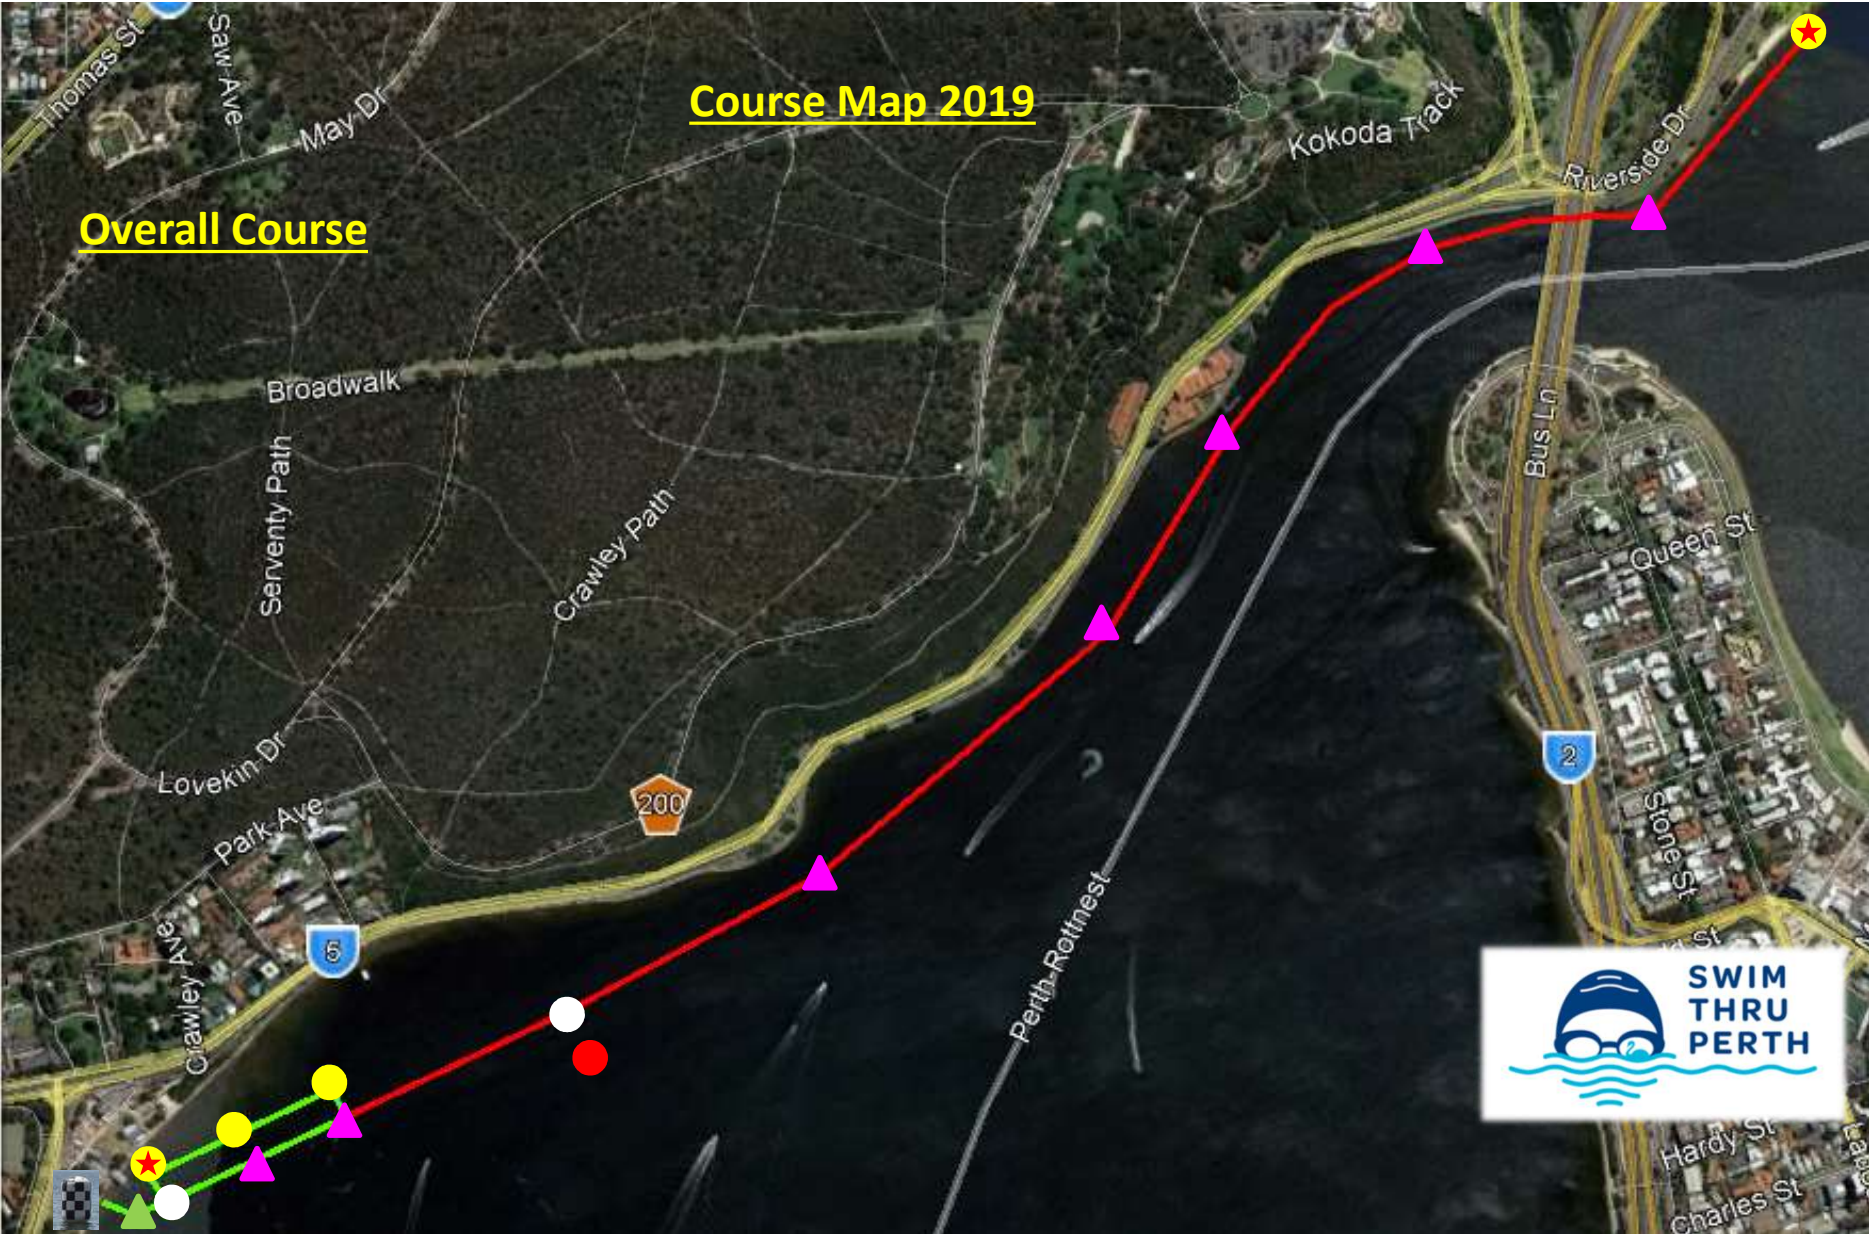

# Course Map 2019

## Overall Course

- ★ Start of Course Buoys
- 800 / 1600 m circuit
- 3500 m course

- ▲ Final Turning Buoy
- ☒ Finish Line Approach Chequered Buoy
- ▲ 3500m Waypoint Buoy

**Course Map 2019**

**City to Crawley – 3500m**

-  Start of Course Buoy
-  Transition Gate
-  3500 m course
-  Final Turning Buoy
-  Finish Line Approach Chequered Buoy
-  3500m Waypoint Buoy

# Course Map 2019

★ Start of Course Buoy

←- - 800m Circuit

←- - - 1600m Circuit

▲ Final Turning Buoy

☒ Finish Line Approach Chequered Buoy

○ 1600 Second Lap Turning Buoy