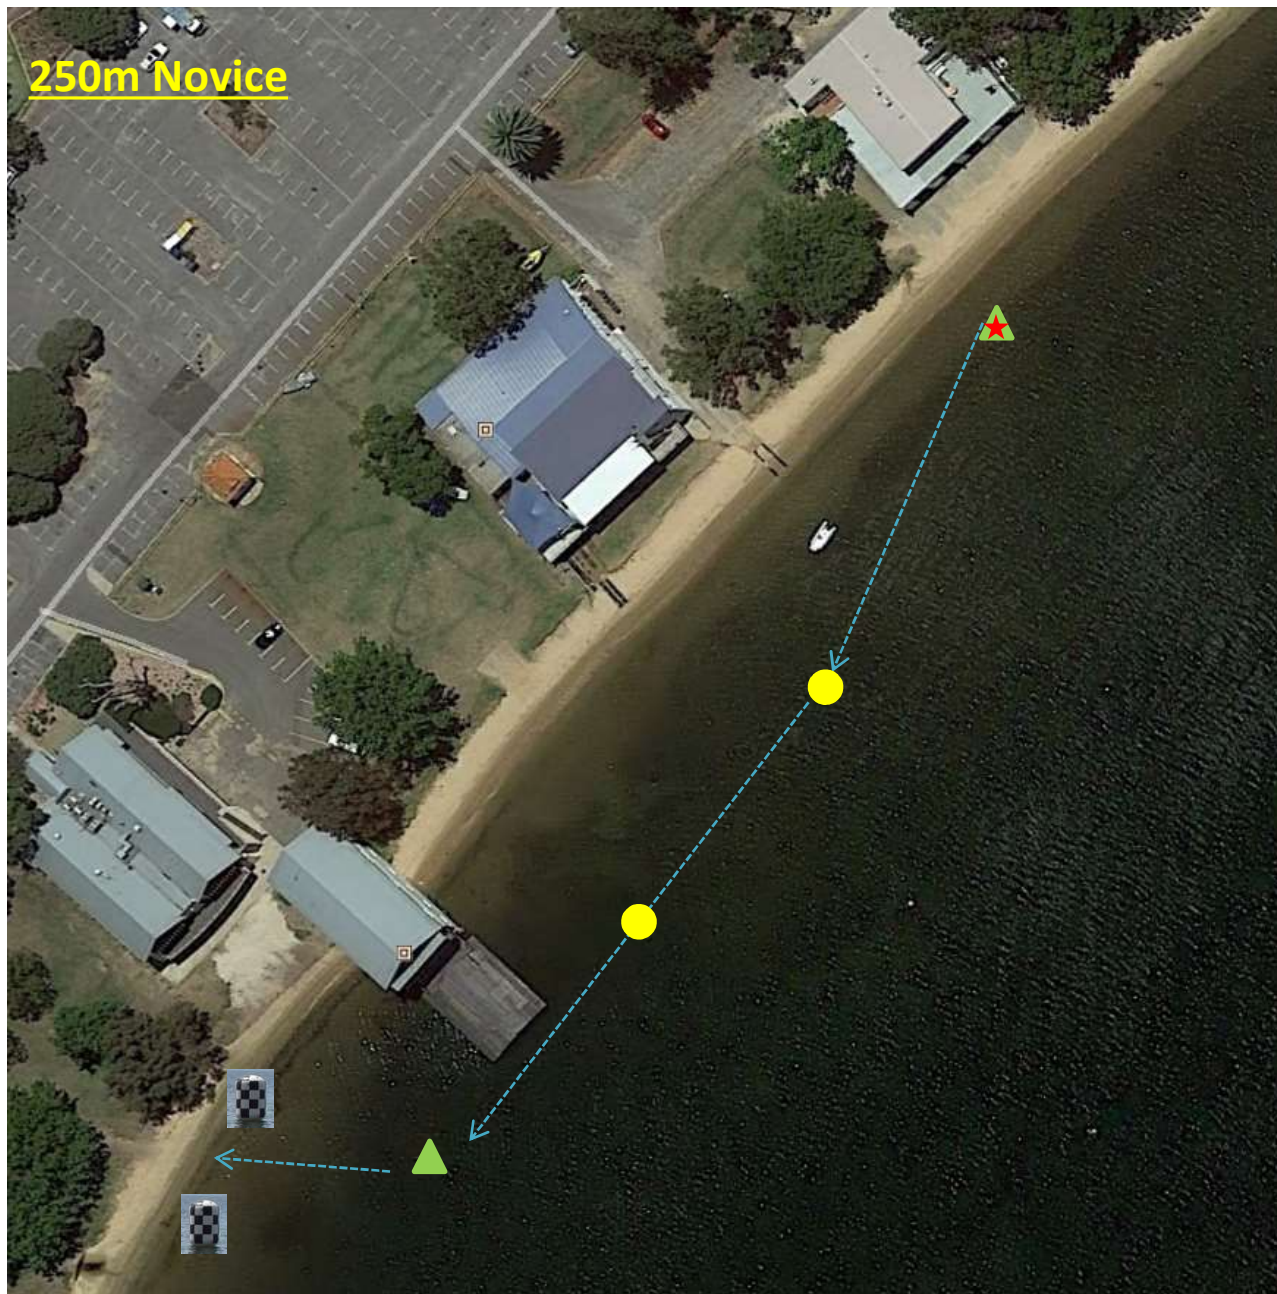

# Course Map 2019

## 1600m Course

★ Start of Course Buoy

⏪ 800m Circuit

⏪ 1600m Circuit

▲ Final Turning Buoy

🏁 Finish Line Approach Chequered Buoy

○ 1600 Second Lap Turning Buoy

-  Start of Course Buoy
-  800m Circuit
-  Final Turning Buoy
-  Finish Line Approach Chequered Buoy

# Proposed Course Map 2018

## 250m Novice Circuit

-  250m Novice Course
-  Start of Course Buoy
-  Final Turn Buoys
-  Finish Line Approach Checked Buoy

**Course Map 2019**

**Overall Course**

**Finish LTB**

-  Start of Course Buoy
-  400 / 800 m Circuit
-  3500 m Course
-  Final Turning Buoy
-  Finish Line Approach Chequered Buoy
-  3500m Waypoint Buoy