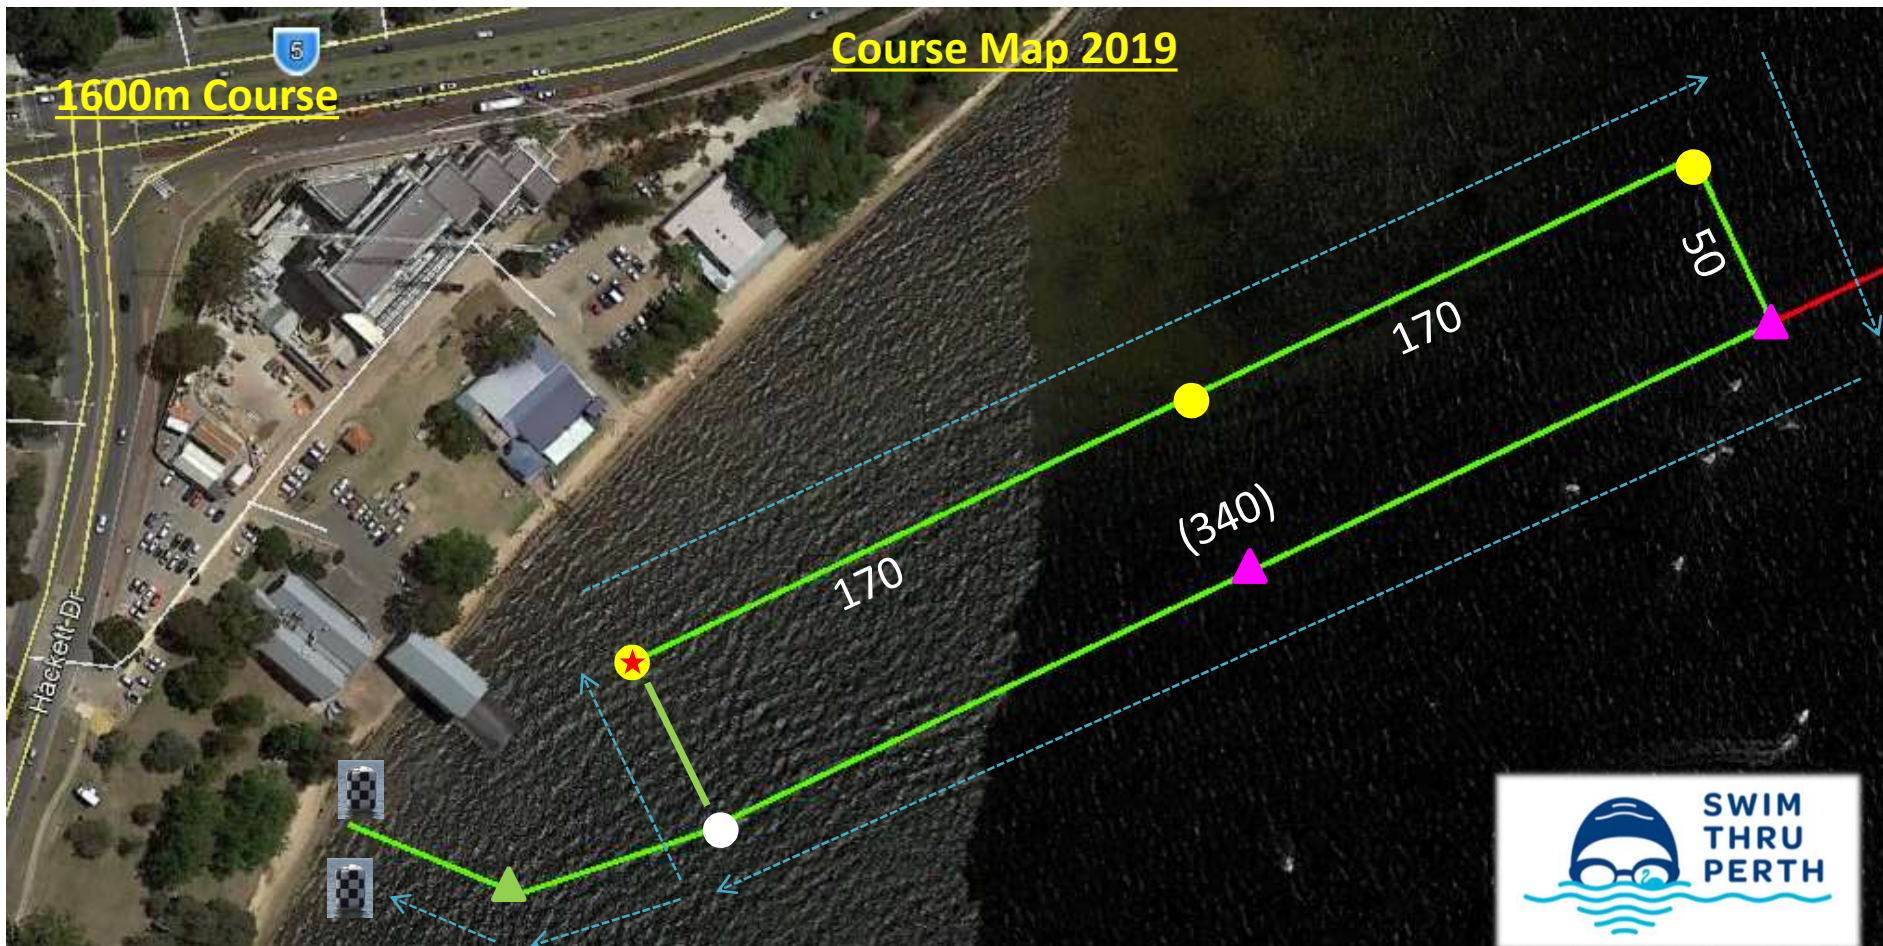

Course Map 2019

1600m Course

★ Start of Course Buoy

⏪ 800m Circuit

⏪ 1600m Circuit

▲ Final Turning Buoy

🏁 Finish Line Approach Chequered Buoy

○ 1600 Second Lap Turning Buoy