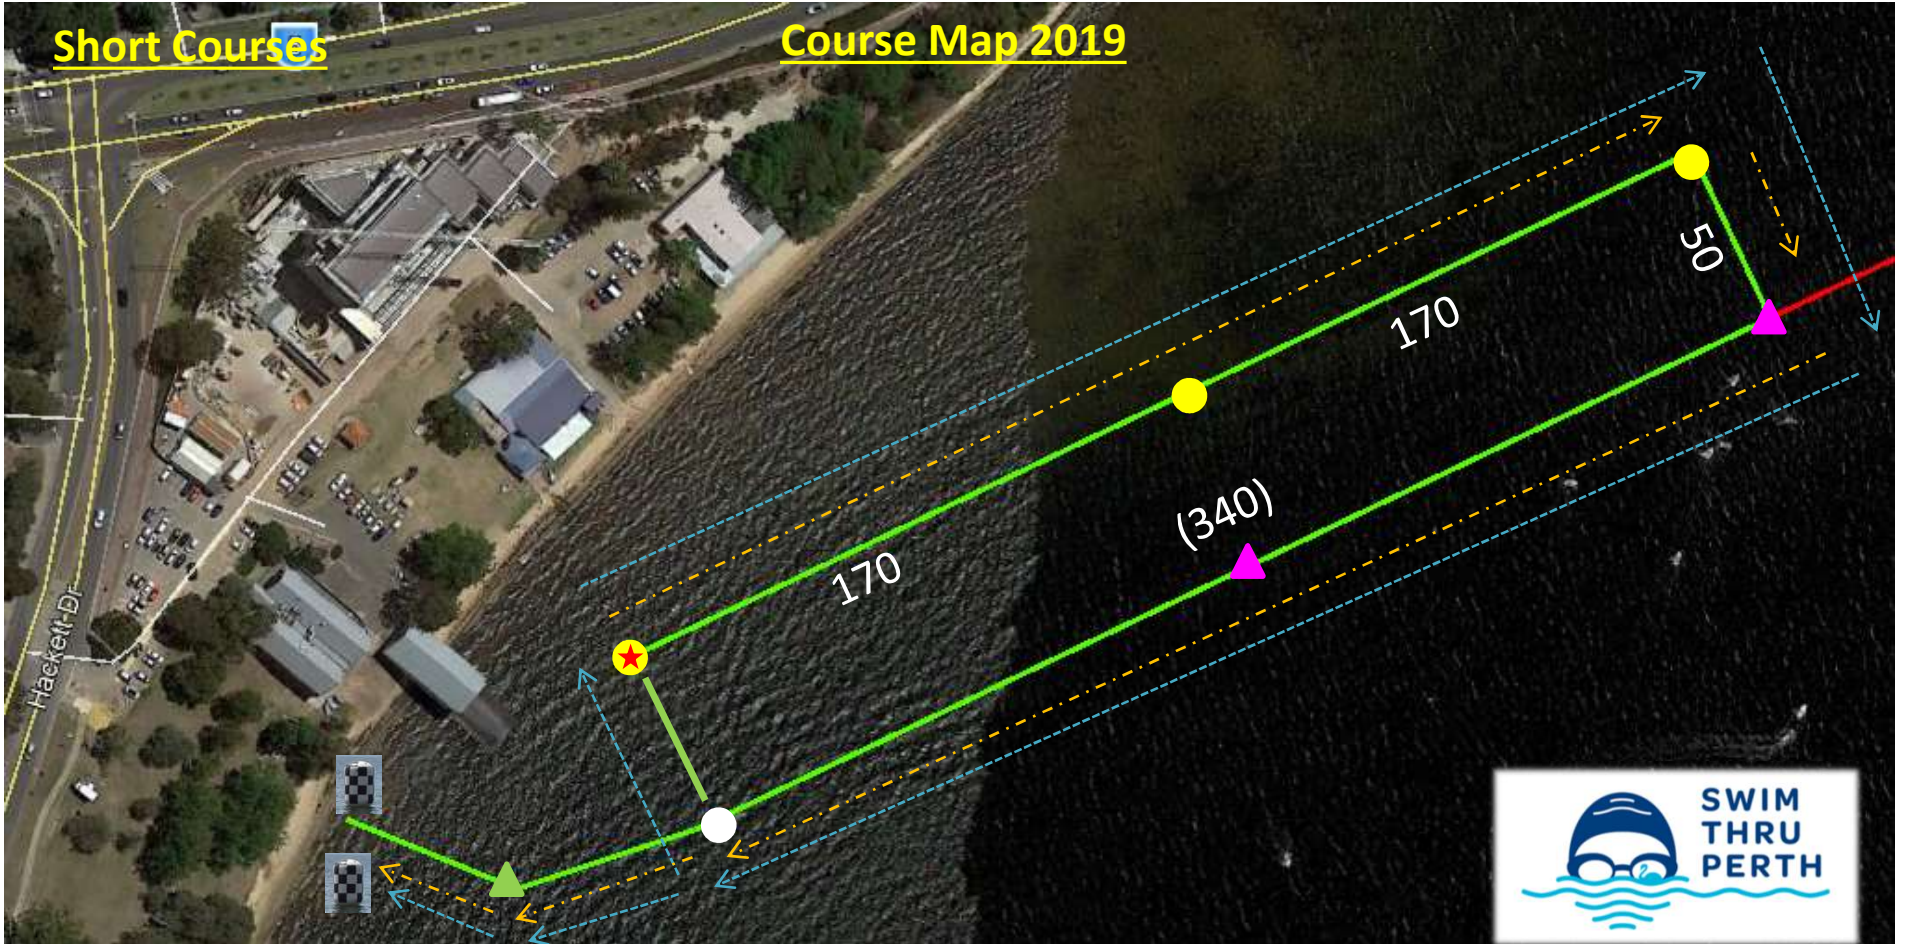

## Overall Course

- ★ Start of Course Buoys
- 800 / 1600 m circuit
- 3500 m course

- ▲ Final Turning Buoy
- ☒ Finish Line Approach Chequered Buoy
- ▲ 3500m Waypoint Buoy

**Course Map 2019**

**City to Crawley – 3500m**

-  Start of Course Buoy
-  Transition Gate
-  3500 m course
-  Final Turning Buoy
-  Finish Line Approach Chequered Buoy
-  3500m Waypoint Buoy

# Course Map 2019

★ Start of Course Buoy

←- - 800m Circuit

←- - - 1600m Circuit

▲ Final Turning Buoy

☒ Finish Line Approach Chequered Buoy

○ 1600 Second Lap Turning Buoy